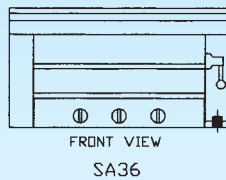

● GAS & ELECTRIC MODEL SALAMANDERS ●

- Designed for heavy duty performance
- Counter balanced cooking surface
- Wall or counter mounting
- Gas or electric
- Large cook surface
- Sectional heat zone controls
- Adjustable cooking height during operation
- Cast iron grates for marking

- Stainless steel ratchet, allows 5 grid positions while in operation.
- Grill cooking surface connected to stainless drip tray to prevent extraneous grease discharge.
- 3 models are available SA36, SA36E and SA48.
- Sectional separate controls for operational economy SA36 three heat zones, SA48 four heat zones.

Specifications:

Specifications

- Body - 1.6mm mild steel.
- Exterior - Stainless steel facia and sides - enamel top
- Burners - heavy duty for even heat distribution
- Surface infra-red combustion to achieve rapid warm up and reduce costs.
- Cast broiling grids eliminates warping and allows meats to be seared and marked.

Standard Accessories

- Gas regulator.
- Cast iron BBQ searing grates.

Optional Accessories

- Wall brackets
  - concealed type stainless steel SA/AIC
  - cradle type stainless steel SA/SS
- Stainless steel stand BSSM/1
- Quick disconnect/flexible gas hose

SA36/48
SA36E

⏏ ELECTRICAL POINT
⏏ GAS ENTRY(3/4") B.S.P.

Model Number	Dimensions mm Overall			Power Connections			Gov. mm	Grate Width	Grate Depth	Net Wgt Kg	Cube M³ Pckd	AGA App. No.
	Width	Depth	High	240V 2 Ph Kw	Gas Size mm	Gas Mj						
SA36	860	525	445	-	19	40	20	630	390	53	0.3	2202
SA48	1110	525	445	-	19	50	20	870	390	70	0.42	2202
SA36E	860	525	445	6	-	-	-	630	390	50	0.3	-

B31