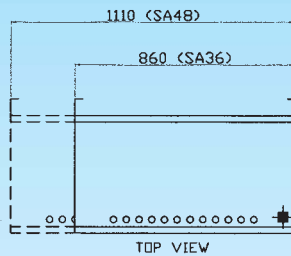

● GAS & ELECTRIC MODEL SALAMANDERS ●

- Designed for heavy duty performance
- Counter balanced cooking surface
- Wall or counter mounting
- Gas or electric
- Large cook surface
- Sectional heat zone controls
- Adjustable cooking height during operation
- Cast iron grates for marking

- Stainless steel ratchet, allows 5 grid positions while in operation.
- Grill cooking surface connected to stainless drip tray to prevent extraneous grease discharge.
- 3 models are available SA36, SA36E and SA48.
- Sectional separate controls for operational economy SA36 three heat zones, SA48 four heat zones.

Specifications:

Specifications

- Body - 1.6mm mild steel.
- Exterior - Stainless steel facia and sides - enamel top
- Burners - heavy duty for even heat distribution
- Surface infra-red combustion to achieve rapid warm up and reduce costs.
- Cast broiling grids eliminates warping and allows meats to be seared and marked.

Standard Accessories

- Gas regulator.
- Cast iron BBQ searing grates.

Optional Accessories

- Wall brackets
  - concealed type stainless steel SA/AIC
  - cradle type stainless steel SA/SS
- Stainless steel stand BSSM/1
- Quick disconnect/flexible gas hose

SA36/48
SA36E

⏏ ELECTRICAL POINT
⏏ GAS ENTRY(3/4") B.S.P.

Model Number	Dimensions mm Overall			Power Connections			Gov. mm	Grate Width	Grate Depth	Net Wgt Kg	Cube M³ Pckd	AGA App. No.
	Width	Depth	High	240V 2 Ph Kw	Gas Size mm	Gas Mj						
SA36	860	525	445	-	19	40	20	630	390	53	0.3	2202
SA48	1110	525	445	-	19	50	20	870	390	70	0.42	2202
SA36E	860	525	445	6	-	-	-	630	390	50	0.3	-

B31