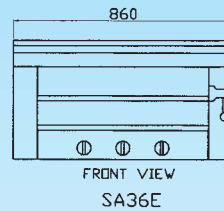

● GAS & ELECTRIC MODEL SALAMANDERS ●

- Designed for heavy duty performance
- Counter balanced cooking surface
- Wall or counter mounting
- Gas or electric
- Large cook surface
- Sectional heat zone controls
- Adjustable cooking height during operation
- Cast iron grates for marking

- Stainless steel ratchet, allows 5 grid positions while in operation.
- Grill cooking surface connected to stainless drip tray to prevent extraneous grease discharge.
- 3 models are available SA36, SA36E and SA48.
- Sectional separate controls for operational economy SA36 three heat zones, SA48 four heat zones.

Specifications:

Specifications

- Body - 1.6mm mild steel.
- Exterior - Stainless steel facia and sides - enamel top
- Burners - heavy duty for even heat distribution
- Surface infra-red combustion to achieve rapid warm up and reduce costs.
- Cast broiling grids eliminates warping and allows meats to be seared and marked.

Standard Accessories

- Gas regulator.
- Cast iron BBQ searing grates.

Optional Accessories

- Wall brackets
  - concealed type stainless steel SA/AIC
  - cradle type stainless steel SA/SS
- Stainless steel stand BSSM/1
- Quick disconnect/flexible gas hose

SA36/48
SA36E

⏏ ELECTRICAL POINT
⏏ GAS ENTRY(3/4") B.S.P.

Model Number	Dimensions mm Overall			Power Connections			Gov. mm	Grate Width	Grate Depth	Net Wgt Kg	Cube M³ Pckd	AGA App. No.
	Width	Depth	High	240V 2 Ph Kw	Gas Size mm	Gas Mj						
SA36	860	525	445	-	19	40	20	630	390	53	0.3	2202
SA48	1110	525	445	-	19	50	20	870	390	70	0.42	2202
SA36E	860	525	445	6	-	-	-	630	390	50	0.3	-

B31