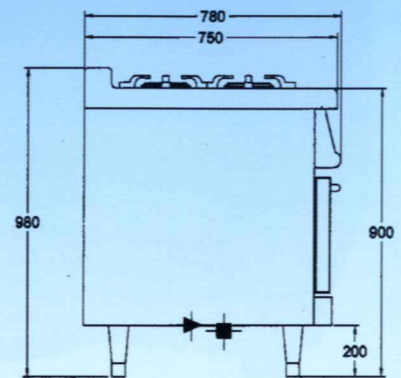

### Modern Practical Design

 Electrical connection  
 Gas Entry

PRODUCT	MODEL NUMBER	DIMENSIONS mm			DIMENSIONS mm			POWER CONNECTIONS				Net kg	Cubic metres packed
		Width	Depth	High	Width	Depth	High	240V kW	415/240V 3/5PIN kW	GAS SIZE mm	GAS MJ		
RANGES		OVERALL			OVEN								
Range-4 burner top gas oven	GR/G 710FF	700	780	900	545	500	290	0.5		19	82	80	0.7
Range-4 burner top electric oven	GR/GE 710FF	700	780	900	530	650	300		4.8	19	62	80	0.7