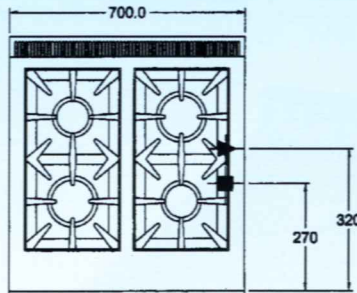

### Modern Practical Design

 Electrical connection  
 Gas Entry

PRODUCT	MODEL NUMBER	DIMENSIONS mm			DIMENSIONS mm			POWER CONNECTIONS				Net kg	Cubic metres packed
		Width	Depth	High	Width	Depth	High	240V kW	415/240V 3/5PIN kW	GAS SIZE mm	GAS MJ		
RANGES		OVERALL			OVEN								
Range-4 burner top gas oven	GR/G 710FF	700	780	900	545	500	290	0.5		19	82	80	0.7
Range-4 burner top electric oven	GR/GE 710FF	700	780	900	530	650	300		4.8	19	62	80	0.7