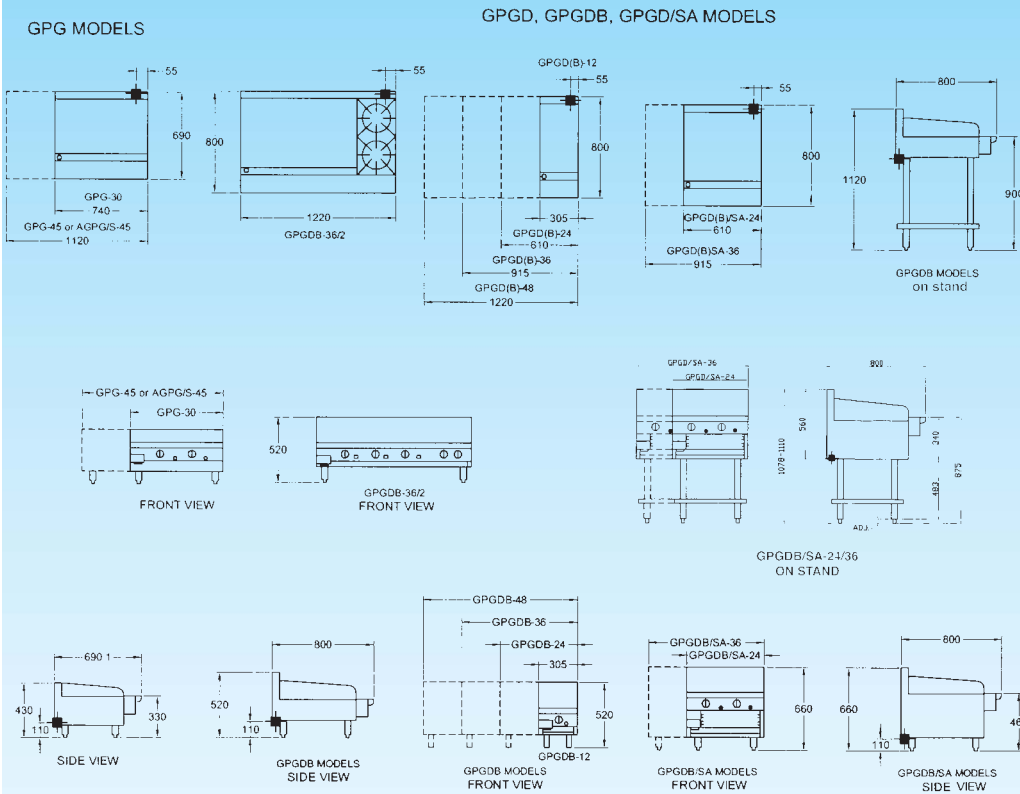

Specifications:

SPECIFICATIONS STANDARD

- Stainless steel fascia and hob standard.
- All models height adjustable 50mm.
- Cook surface with grease trough in front generous grease shute and catcher.
- Stainless steel splashback, 18 gauge, 150mm high at rear reducing to 70mm at sides of cook plate.
- Individually operated and multiple heat zones.
- Standard griddle available in mild steel, normal polished.
- Optional extra, griddles available in high polished, ribbed or stainless steel.
- Available as a bench model with stand.

SPECIFICATION GAS

- Griddle mild steel plate 20mm (3/4") machine ground and polished.
- Heavy cast iron burners, individual controls.
- Optional extra thermostat control.

PRODUCT	MODEL No	OVERALL DIMENSIONS			GRIDDLE PLATE DIMENSIONS		GAS CONNECTION		NET WGT Kg	CUBIC METRE PACKED	AGA No		
		WIDTH mm	DEPTH mm	HEIGHT mm	WIDTH mm	DEPTH mm	RATING MJ	SIZE REAR mm					
GRIDDLE SALAMANDER	BENCH MODELS 690mm DEEP	GPG-30	740	690	430	740	440	52	19	164	0.22	4689	
		GPG-45	1120			1120		78	19	180	0.35		
		AGPG/S-45	1120			1120		78	19	180	0.35		
	+ THERMOSTAT CONTROL →	BENCH MODELS 800mm DEEP	GPGDB-12	305	800	520	305	520	20	19	90		0.10
			GPGDB-24	610			610		40	19	159		0.26
			GPGDB-36	914			914		60	19	200		0.40
			GPGDB-48	1220			1220		80	19	280		0.52
GPGD-ON- STAND	BENCH MODELS	GPGDB(SA)-24	610	800	660	610	520	54	—	165	0.34	3292	
		GPGDB(SA)-36	914			914		72	—	190	0.50		